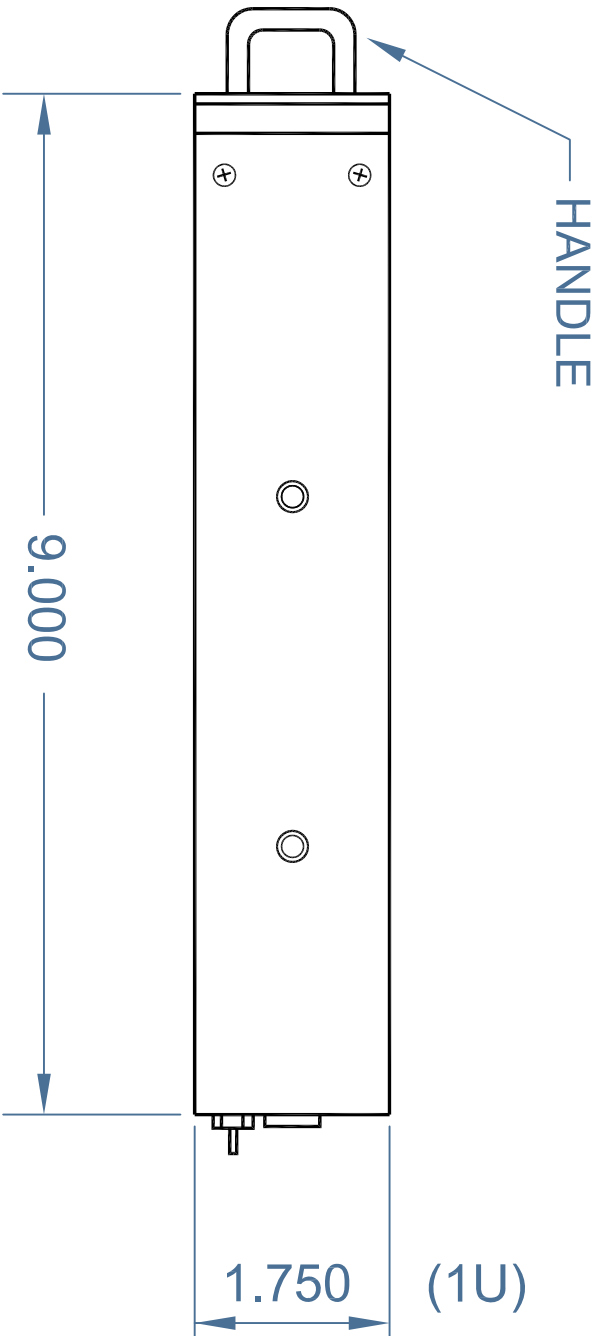

FRONT VIEW

DATE	10-14-2018	DRAWN BY	B.G.	MODEL	TR-1U-BLU-RAY-02	
PRODUCT	RACK MOUNT BLU-RAY DVD WRITER				REVISION	0
FINISH	CRINKLE BLACK	Transduction		CHECKED BY	NTS	
	POWDER PAINT			SCALE		
TITLE	LAYOUT			DRAWING No	B-695	

RIGHT SIDE VIEW

DATE	10-14-2018	DRAWN BY	B.G.	MODEL	TR-1U-BLU-RAY-02	
PRODUCT	RACK MOUNT BLU-RAY DVD WRITER				REVISION	0
FINISH	Transduction		CHECKED BY	NTS		
TITLE	LAYOUT			DRAWING NO.	B-696	
SCALE	NTS					