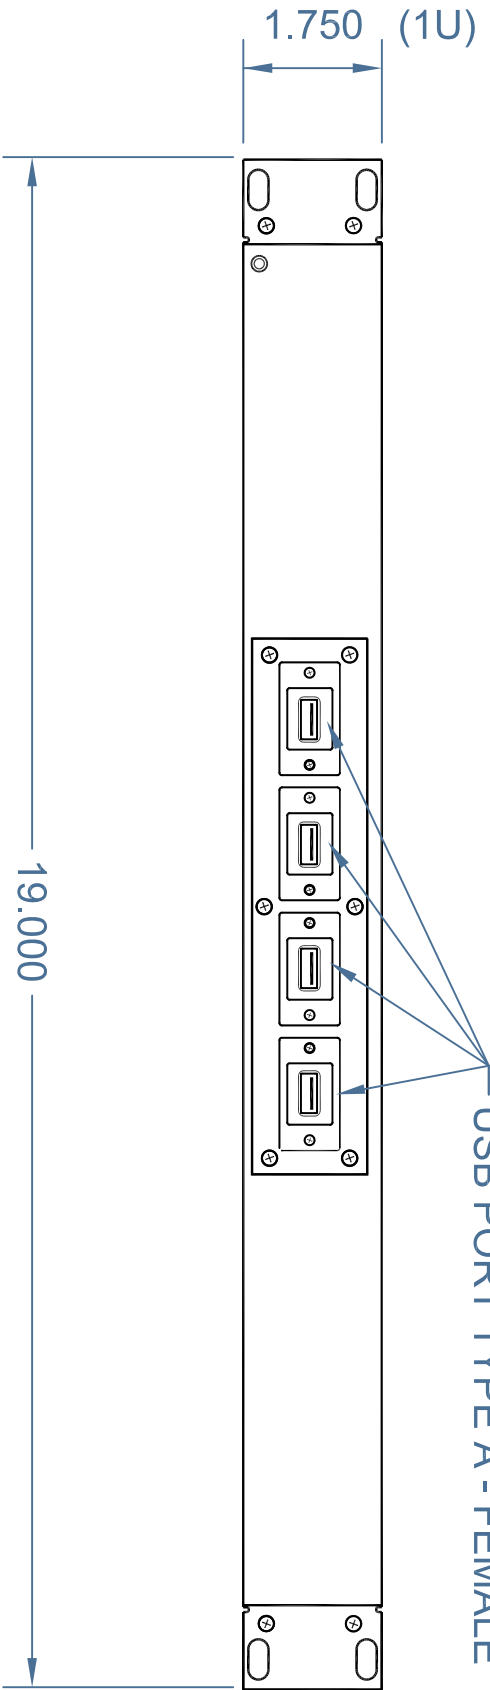

FRONT VIEW

DATE	10-14-2018	DRAWN BY	B.G.	MODEL	TR-1U-BLU-RAY-02	
PRODUCT	RACK MOUNT BLU-RAY DVD WRITER				REVISION	0
FINISH	CRINKLE BLACK	Transduction		CHECKED BY	NTS	
	POWDER PAINT			SCALE		
TITLE	LAYOUT			DRAWING No	B-695	

RIGHT SIDE VIEW

DATE	10-14-2018	DRAWN BY	B.G.	MODEL	TR-1U-BLU-RAY-02	
PRODUCT	RACK MOUNT BLU-RAY DVD WRITER				REVISION	0
FINISH	Transduction		CHECKED BY	NTS		
TITLE	LAYOUT			DRAWING NO.	B-696	
SCALE	NTS					